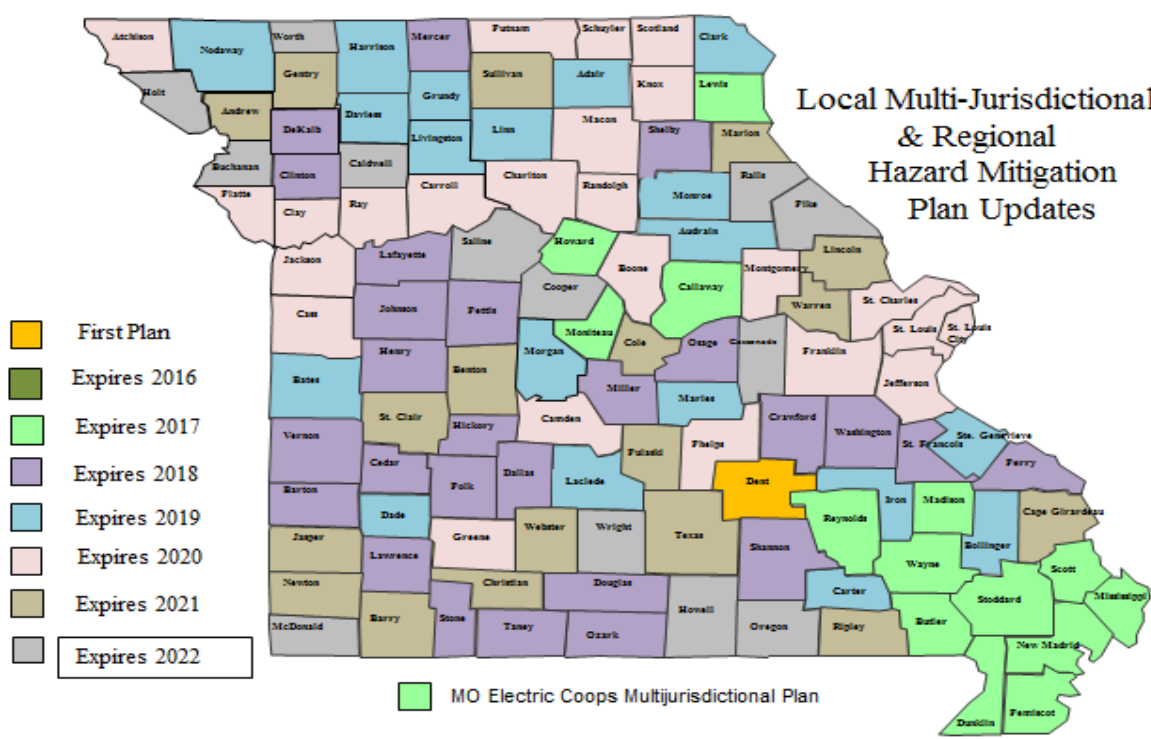

# Local Multi-Jurisdictional & Regional Hazard Mitigation Plan Updates

County	RPC	Expires	County	RPC	Expires
1 Dent	Meramec Reg	First Plan	59 Audrain	Mark Twain Reg	3-Dec-19
2 Lewis	Northeast Mo Reg	19-Mar-17	60 Livingston	Green Hills Reg	8-Dec-19
3 Reynolds	Ozark Foothills	29-Jun-17	61 Grundy	Green Hills Reg	31-Dec-19
4 Howard	Mid-Missouri Reg	18-Jul-17	63 Carroll	Green Hills Reg	23-Mar-20
5 Moniteau	Mid-Missouri Reg	18-Jul-17	62 Chariton	Green Hills Reg	24-Mar-20
11 Mississippi	Bootheel	31-Jul-17	65 Schuyler	Northeast Mo Reg	20-Apr-20
6 New Madrid	Bootheel	31-Jul-17	66 Randolph	Mark Twain Reg	20-Apr-20
7 Pemiscot	Bootheel	31-Jul-17	67 Knox	Northeast Mo Reg	21-Apr-20
8 Scott	Bootheel	31-Jul-17	68 Scotland	Northeast Mo Reg	21-Apr-20
9 Butler	Ozark Foothills	8-Aug-17	64 Atchison	Northwest Mo Reg	22-Apr-20
10 Madison	Southeast Mo Reg	10-Aug-17	69 Macon	Mark Twain Reg	4-May-20
12 Dunklin	Bootheel	21-Aug-17	70 Montgomery	Boonslick	17-Jun-20
13 Callaway	Mid-Missouri Reg	17-Oct-17	71 Greene	Greene County	6-Jul-20
14 Stoddard	Bootheel	31-Oct-17	72 Putnam	Green Hills Reg	9-Jul-20
15 MO Electric Coops	Contract	23-Nov-17	73 Franklin	East-West Gateway	13-Jul-20
16 Wayne	Ozark Foothills	29-Nov-17	74 Jefferson	East-West Gateway	13-Jul-20
17 Taney	Southwest Mo COG	17-Jan-18	75 St. Charles	East-West Gateway	13-Jul-20
18 Pettis	Pioneer Trails	25-Feb-18	76 St. Louis Co.	East-West Gateway	13-Jul-20
19 Cedar	Kaysinger Basin	18-Mar-18	77 St. Louis City	East-West Gateway	13-Jul-20
20 Crawford	Meramec Regional	22-Mar-18	78 Cass	MARC	14-Aug-20
21 Osage	Meramec Regional	22-Mar-18	79 Clay	MARC	14-Aug-20
22 Washington	Meramec Regional	27-Mar-18	80 Jackson	MARC	14-Aug-20
23 Lawrence	Southwest Mo	27-Mar-18	81 Platte	MARC	14-Aug-20
24 Ozark	South Central Ozark	27-Mar-18	82 Ray	MARC	14-Aug-20
25 Douglas	South Central Ozark	27-Mar-18	83 Boone	Mid-Missouri Reg	18-Sep-20
27 Stone	Southwest Mo	17-May-18	84 Camden	Camden County	20-Oct-20
29 Shannon	South Central Ozark	6-Jun-18	85 Texas	South Central Ozark	3-Feb-21
26 Mercer	Green Hills Reg	9-Jun-18	86 Gentry	Northwest Mo Reg	9-Mar-21
30 Lafayette	Pioneer Trails	16-Jul-18	92 Christian	Southwest Mo	24-Mar-21
28 Johnson	Pioneer Trails	31-Jul-18	87 Sullivan	Green Hills Reg	24-Mar-21
31 St. Francois	Southeast Mo Reg	22-Aug-18	88 Pulaski	Meramec Reg	1-Apr-21
32 DeKalb	Mo-Kan Regional	9-Sep-18	89 Webster	Southwest Mo COG	7-Apr-21
33 Miller	Lake Ozark	23-Sep-18	90 Jasper	Harry S Truman	8-Apr-21
34 Polk	Southwest Mo COG	27-Sep-18	91 Newton	Harry S Truman	8-Apr-21
36 Clinton	Mo-Kan Regional	30-Sep-18	93 St. Clair	Kaysinger Basin	11-May-21
35 Perry	Southeast Mo Reg	10-Oct-18	94 Phelps	Meramec Regional	11-Aug-21
39 Vernon	Kaysinger Basin	1-Nov-18	95 Cole	Mid-Missouri Reg	31-Aug-21
38 Hickory	Kaysinger Basin	14-Nov-18	96 Cape Girardeau	Southeast Mo Reg	20-Sep-21
37 Henry	Kaysinger Basin	18-Nov-18	97 Ripley	Ozark Foothills	23-Sep-21
42 Barton	Harry S Truman	3-Dec-18	98 Marion	Mark Twain Reg	27-Sep-21
41 Shelby	Mark Twain Reg	4-Dec-18	99 Benton	Kaysinger Basin	7-Oct-21
40 Dallas	Southwest Mo COG	12-Dec-18	100 Andrew	Mo-Kan Regional	21-Nov-21
43 Bates	Kaysinger Basin	2-Jan-19	101 Warren	Boonslick	21-Nov-21
44 Morgan	Lake Ozark	6-Jan-19	102 Barry	Southwest Mo COG	23-Nov-21
45 Nodaway	Northwest Mo Reg	16-Jan-19	103 Lincoln	Boonslick	15-Dec-21
46 Monroe	Mark Twain Reg	16-Jan-19	104 Oregon	South Central Ozark	6-Jan-22
47 Iron	Southeast Mo Reg	24-Jan-19	105 Wright	South Central Ozark	19-Jan-22
49 Carter	Ozark Foothills	2-Feb-19	106 Caldwell	Green Hills Reg	26-Jan-22
48 Clark	Northeast Mo Reg	4-Mar-19	107 Gasconade	Meramec Regional	30-Jan-22
52 Adair	Northeast Mo Reg	24-Jun-19	108 Holt	Northwest Mo Reg	15-Mar-22
50 Laclede	Lake Ozark	18-Jul-19	109 McDonald	Harry S Truman	29-Mar-22
51 Dade	Southwest Mo	31-Jul-19	110 Saline	Pioneer Trails	3-Apr-22
55 Harrison	Green Hills Reg	7-Aug-19	111 Ralls	Mark Twain Reg	26-Apr-22
54 Daviess	Green Hills Reg	14-Aug-19	112 Worth	Northwest Mo Reg	9-May-22
53 Maries	Meramec Reg	25-Aug-19	113 Buchanan	Mo-Kan Regional	12-May-22
56 Linn	Green Hills Reg	9-Sep-19	114 Pike	Mark Twain Reg	24-May-22
58 Ste Genevieve	Southeast Mo Reg	7-Oct-19	115 Howell	South Central Ozark	20-Jun-22
57 Bollinger	Southeast Mo Reg	14-Oct-19	116 Cooper	Mid-Missouri Reg	29-Jun-22