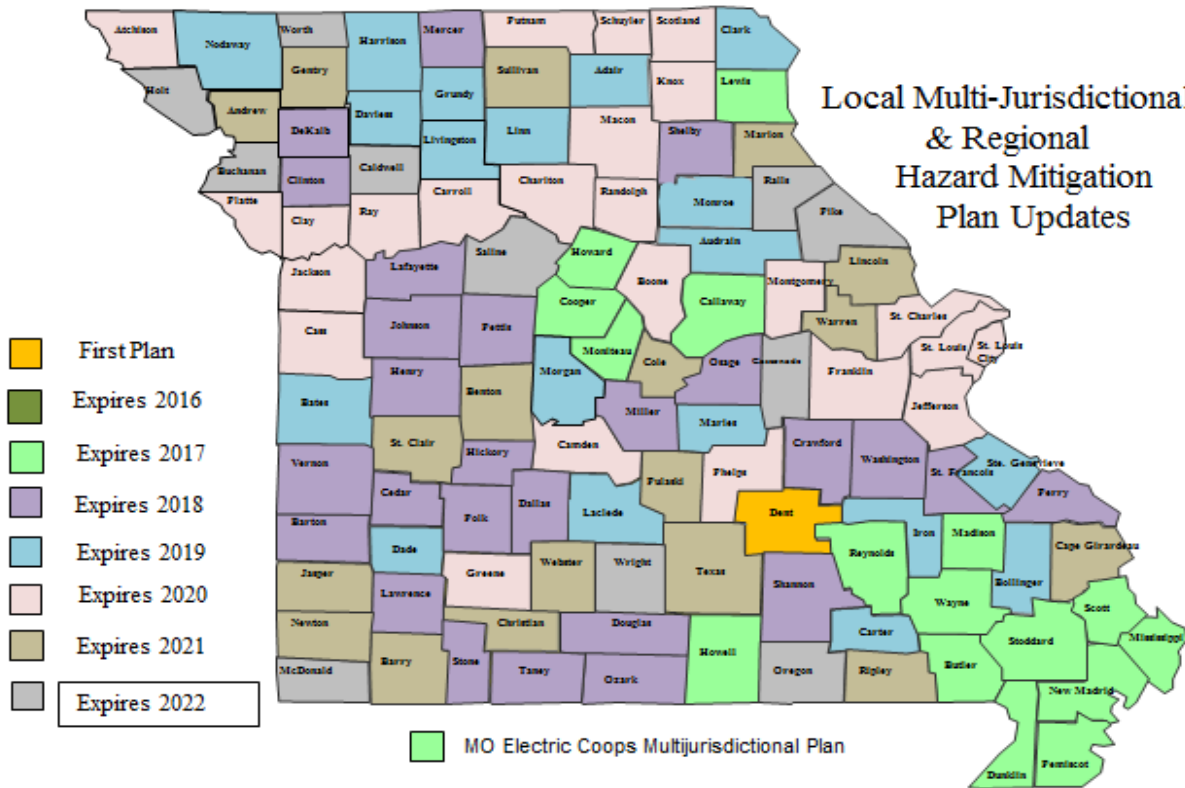

Local Multi-Jurisdictional & Regional Hazard Mitigation Plan Updates

County	RPC	Expires	County	RPC	Expires
1 Dent	Meramec Reg	First Plan	59 Bollinger	Southeast Mo Reg	14-Oct-19
2 Lewis	Northeast Mo Reg	19-Mar-17	60 Ste Genevieve	Southeast Mo Reg	7-Oct-19
3 Howell	South Central Ozark	26-Jun-17	61 Audrain	Mark Twain Reg	3-Dec-19
4 Cooper	Mid-Missouri Reg	27-Jun-17	62 Livingston	Green Hills Reg	8-Dec-19
5 Reynolds	Ozark Foothills	29-Jun-17	63 Grundy	Green Hills Reg	31-Dec-19
6 Howard	Mid-Missouri Reg	18-Jul-17	64 Chariton	Green Hills Reg	24-Mar-20
7 Moniteau	Mid-Missouri Reg	18-Jul-17	65 Carroll	Green Hills Reg	23-Mar-20
8 New Madrid	Bootheel	31-Jul-17	66 Atchison	Northwest Mo Reg	22-Apr-20
9 Pemiscot	Bootheel	31-Jul-17	67 Schuyler	Northeast Mo Reg	20-Apr-20
10 Scott	Bootheel	31-Jul-17	68 Randolph	Mark Twain Reg	20-Apr-20
11 Butler	Ozark Foothills	8-Aug-17	69 Knox	Northeast Mo Reg	21-Apr-20
12 Madison	Southeast Mo Reg	10-Aug-17	70 Scotland	Northeast Mo Reg	21-Apr-20
13 Mississippi	Bootheel	31-Jul-17	71 Macon	Mark Twain Reg	4-May-20
14 Dunklin	Bootheel	21-Aug-17	72 Montgomery	Boonslick	17-Jun-20
15 Callaway	Mid-Missouri Reg	17-Oct-17	73 Greene	Greene County	6-Jul-20
16 Stoddard	Bootheel	31-Oct-17	74 Putnam	Green Hills Reg	9-Jul-20
17 MO Electric Coops	Contract	23-Nov-17	75 Franklin	East-West Gateway	13-Jul-20
18 Wayne	Ozark Foothills	29-Nov-17	76 Jefferson	East-West Gateway	13-Jul-20
19 Taney	Southwest Mo COG	17-Jan-18	77 St. Charles	East-West Gateway	13-Jul-20
20 Pettis	Pioneer Trails	25-Feb-18	78 St. Louis Co.	East-West Gateway	13-Jul-20
21 Cedar	Kaysinger Basin	18-Mar-18	79 St. Louis City	East-West Gateway	13-Jul-20
22 Crawford	Meramec Regional	22-Mar-18	80 Cass	MARC	14-Aug-20
23 Osage	Meramec Regional	22-Mar-18	81 Clay	MARC	14-Aug-20
24 Washington	Meramec Regional	27-Mar-18	82 Jackson	MARC	14-Aug-20
25 Lawrence	Southwest Mo	27-Mar-18	83 Platte	MARC	14-Aug-20
26 Ozark	South Central Ozark	27-Mar-18	84 Ray	MARC	14-Aug-20
27 Douglas	South Central Ozark	27-Mar-18	85 Boone	Mid-Missouri Reg	18-Sep-20
28 Mercer	Green Hills Reg	9-Jun-18	86 Camden	Camden County	20-Oct-20
29 Stone	Southwest Mo	17-May-18	87 Texas	South Central Ozark	3-Feb-21
30 Johnson	Pioneer Trails	31-Jul-18	88 Gentry	Northwest Mo Reg	9-Mar-21
31 Shannon	South Central Ozark	6-Jun-18	89 Sullivan	Green Hills Reg	24-Mar-21
32 Lafayette	Pioneer Trails	16-Jul-18	90 Pulaski	Meramec Reg	1-Apr-21
33 St. Francois	Southeast Mo Reg	22-Aug-18	91 Webster	Southwest Mo COG	7-Apr-21
34 DeKalb	Mo-Kan Regional	9-Sep-18	92 Jasper	Harry S Truman	8-Apr-21
35 Miller	Lake Ozark	23-Sep-18	93 Newton	Harry S Truman	8-Apr-21
36 Polk	Southwest Mo COG	27-Sep-18	94 Christian	Southwest Mo	24-Mar-21
37 Perry	Southeast Mo Reg	10-Oct-18	95 St. Clair	Kaysinger Basin	11-May-21
38 Clinton	Mo-Kan Regional	30-Sep-18	96 Phelps	Meramec Regional	11-Aug-21
39 Henry	Kaysinger Basin	18-Nov-18	97 Cole	Mid-Missouri Reg	31-Aug-21
40 Hickory	Kaysinger Basin	14-Nov-18	98 Cape Girardeau	Southeast Mo Reg	20-Sep-21
41 Vernon	Kaysinger Basin	1-Nov-18	99 Ripley	Ozark Foothills	23-Sep-21
42 Dallas	Southwest Mo COG	12-Dec-18	100 Marion	Mark Twain Reg	27-Sep-21
43 Shelby	Mark Twain Reg	4-Dec-18	101 Benton	Kaysinger Basin	7-Oct-21
44 Barton	Harry S Truman	3-Dec-18	102 Andrew	Mo-Kan Regional	21-Nov-21
45 Bates	Kaysinger Basin	2-Jan-19	103 Warren	Boonslick	21-Nov-21
46 Morgan	Lake Ozark	6-Jan-19	104 Barry	Southwest Mo COG	23-Nov-21
47 Nodaway	Northwest Mo Reg	16-Jan-19	105 Lincoln	Boonslick	15-Dec-21
48 Monroe	Mark Twain Reg	16-Jan-19	106 Oregon	South Central Ozark	6-Jan-22
49 Iron	Southeast Mo Reg	24-Jan-19	107 Wright	South Central Ozark	19-Jan-22
50 Clark	Northeast Mo Reg	4-Mar-19	108 Caldwell	Green Hills Reg	26-Jan-22
51 Carter	Ozark Foothills	2-Feb-19	109 Gasconade	Meramec Regional	30-Jan-22
52 Laclede	Lake Ozark	18-Jul-19	110 Holt	Northwest Mo Reg	15-Mar-22
53 Dade	Southwest Mo	31-Jul-19	111 McDonald	Harry S Truman	29-Mar-22
54 Adair	Northeast Mo Reg	24-Jun-19	112 Saline	Pioneer Trails	3-Apr-22
55 Maries	Meramec Reg	25-Aug-19	113 Ralls	Mark Twain Reg	26-Apr-22
56 Daviess	Green Hills Reg	14-Aug-19	114 Worth	Northwest Mo Reg	9-May-22
57 Harrison	Green Hills Reg	7-Aug-19	115 Buchanan	Mo-Kan Regional	12-May-22
58 Linn	Green Hills Reg	9-Sep-19	116 Pike	Mark Twain Reg	24-May-22