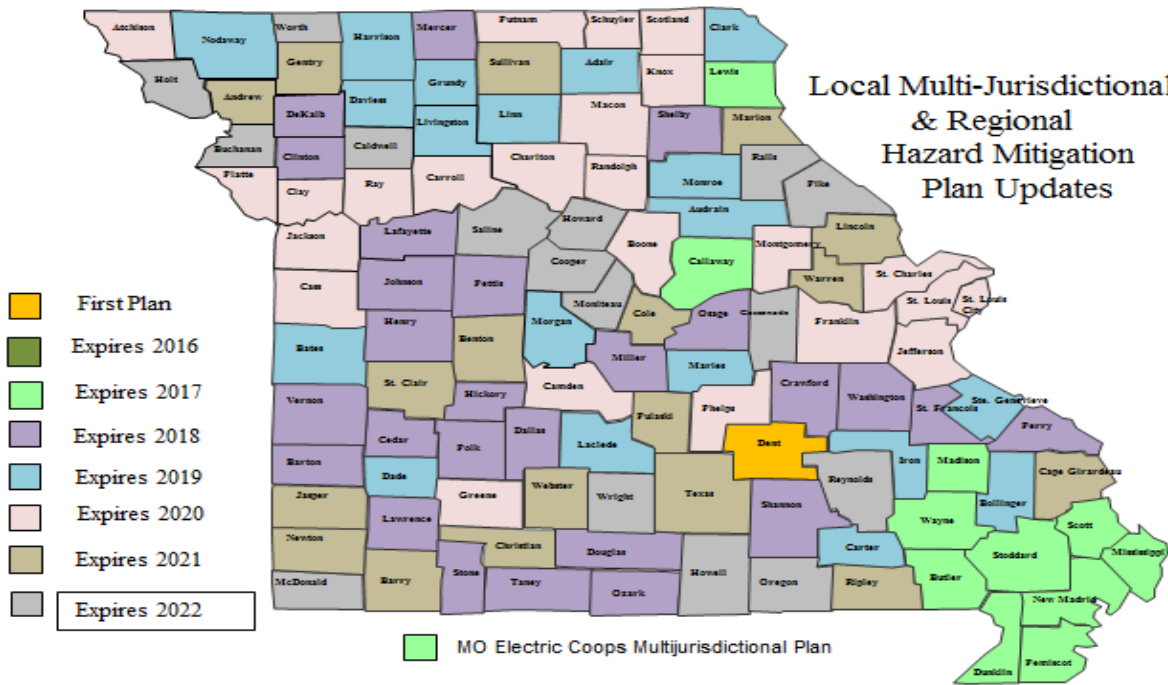

## Local Multi-Jurisdictional & Regional Hazard Mitigation Plan Updates

County	RPC	Expires	County	RPC	Expires
1 Dent	Meramec Reg	First Plan	59 Carroll	Green Hills Reg	23-Mar-20
2 Lewis	Northeast Mo Reg	19-Mar-17	60 Chariton	Green Hills Reg	24-Mar-20
3 Mississippi	Bootheel	31-Jul-17	61 Schuyler	Northeast Mo Reg	20-Apr-20
4 New Madrid	Bootheel	31-Jul-17	62 Randolph	Mark Twain Reg	20-Apr-20
5 Pemiscot	Bootheel	31-Jul-17	63 Knox	Northeast Mo Reg	21-Apr-20
6 Scott	Bootheel	31-Jul-17	64 Scotland	Northeast Mo Reg	21-Apr-20
7 Butler	Ozark Foothills	8-Aug-17	65 Atchison	Northwest Mo Reg	22-Apr-20
8 Madison	Southeast Mo Reg	10-Aug-17	66 Macon	Mark Twain Reg	4-May-20
9 Dunklin	Bootheel	21-Aug-17	67 Montgomery	Boonslick	17-Jun-20
10 Callaway	Mid-Missouri Reg	17-Oct-17	68 Greene	Greene County	6-Jul-20
11 Stoddard	Bootheel	31-Oct-17	69 Putnam	Green Hills Reg	9-Jul-20
12 MO Electric Coops	Contract	23-Nov-17	70 Franklin	East-West Gateway	13-Jul-20
13 Wayne	Ozark Foothills	29-Nov-17	71 Jefferson	East-West Gateway	13-Jul-20
14 Taney	Southwest Mo COG	17-Jan-18	72 St. Charles	East-West Gateway	13-Jul-20
15 Pettis	Pioneer Trails	25-Feb-18	73 St. Louis Co.	East-West Gateway	13-Jul-20
16 Cedar	Kaysinger Basin	18-Mar-18	74 St. Louis City	East-West Gateway	13-Jul-20
17 Crawford	Meramec Regional	22-Mar-18	75 Cass	MARC	14-Aug-20
18 Osage	Meramec Regional	22-Mar-18	76 Clay	MARC	14-Aug-20
19 Washington	Meramec Regional	27-Mar-18	77 Jackson	MARC	14-Aug-20
20 Lawrence	Southwest Mo	27-Mar-18	78 Platte	MARC	14-Aug-20
21 Ozark	South Central Ozark	27-Mar-18	79 Ray	MARC	14-Aug-20
22 Douglas	South Central Ozark	27-Mar-18	80 Boone	Mid-Missouri Reg	18-Sep-20
23 Stone	Southwest Mo	17-May-18	81 Camden	Camden County	20-Oct-20
24 Shannon	South Central Ozark	6-Jun-18	82 Texas	South Central Ozark	3-Feb-21
25 Mercer	Green Hills Reg	9-Jun-18	83 Gentry	Northwest Mo Reg	9-Mar-21
26 Lafayette	Pioneer Trails	16-Jul-18	84 Christian	Southwest Mo	24-Mar-21
27 Johnson	Pioneer Trails	31-Jul-18	85 Sullivan	Green Hills Reg	24-Mar-21
28 St. Francois	Southeast Mo Reg	22-Aug-18	86 Pulaski	Meramec Reg	1-Apr-21
29 DeKalb	Mo-Kan Regional	9-Sep-18	87 Webster	Southwest Mo COG	7-Apr-21
30 Miller	Lake Ozark	23-Sep-18	88 Jasper	Harry S Truman	8-Apr-21
31 Polk	Southwest Mo COG	27-Sep-18	89 Newton	Harry S Truman	8-Apr-21
32 Clinton	Mo-Kan Regional	30-Sep-18	90 St. Clair	Kaysinger Basin	11-May-21
33 Perry	Southeast Mo Reg	10-Oct-18	91 Phelps	Meramec Regional	11-Aug-21
34 Vernon	Kaysinger Basin	1-Nov-18	92 Cole	Mid-Missouri Reg	31-Aug-21
35 Hickory	Kaysinger Basin	14-Nov-18	93 Cape Girardeau	Southeast Mo Reg	20-Sep-21
36 Henry	Kaysinger Basin	18-Nov-18	94 Ripley	Ozark Foothills	23-Sep-21
37 Barton	Harry S Truman	3-Dec-18	95 Marion	Mark Twain Reg	27-Sep-21
38 Shelby	Mark Twain Reg	4-Dec-18	96 Benton	Kaysinger Basin	7-Oct-21
39 Dallas	Southwest Mo COG	12-Dec-18	97 Andrew	Mo-Kan Regional	21-Nov-21
40 Bates	Kaysinger Basin	2-Jan-19	98 Warren	Boonslick	21-Nov-21
41 Morgan	Lake Ozark	6-Jan-19	99 Barry	Southwest Mo COG	23-Nov-21
42 Nodaway	Northwest Mo Reg	16-Jan-19	100 Lincoln	Boonslick	15-Dec-21
43 Monroe	Mark Twain Reg	16-Jan-19	101 Oregon	South Central Ozark	6-Jan-22
44 Iron	Southeast Mo Reg	24-Jan-19	102 Wright	South Central Ozark	19-Jan-22
45 Carter	Ozark Foothills	2-Feb-19	103 Caldwell	Green Hills Reg	26-Jan-22
46 Clark	Northeast Mo Reg	4-Mar-19	104 Gasconade	Meramec Regional	30-Jan-22
47 Adair	Northeast Mo Reg	24-Jun-19	105 Holt	Northwest Mo Reg	15-Mar-22
48 Laclede	Lake Ozark	18-Jul-19	106 McDonald	Harry S Truman	29-Mar-22
49 Dade	Southwest Mo	31-Jul-19	107 Saline	Pioneer Trails	3-Apr-22
50 Harrison	Green Hills Reg	7-Aug-19	108 Ralls	Mark Twain Reg	26-Apr-22
51 Daviess	Green Hills Reg	14-Aug-19	109 Worth	Northwest Mo Reg	9-May-22
52 Maries	Meramec Reg	25-Aug-19	110 Buchanan	Mo-Kan Regional	12-May-22
53 Linn	Green Hills Reg	9-Sep-19	111 Pike	Mark Twain Reg	24-May-22
54 Ste Genevieve	Southeast Mo Reg	7-Oct-19	112 Howell	South Central Ozark	20-Jun-22
55 Bollinger	Southeast Mo Reg	14-Oct-19	113 Cooper	Mid-Missouri Reg	29-Jun-22
56 Audrain	Mark Twain Reg	3-Dec-19	114 Reynolds	Ozark Foothills	7-Sep-22
57 Livingston	Green Hills Reg	8-Dec-19	115 Howard	Mid-Missouri Reg	16-Oct-22
58 Grundy	Green Hills Reg	31-Dec-19	116 Moniteau	Mid-Missouri Reg	16-Oct-22