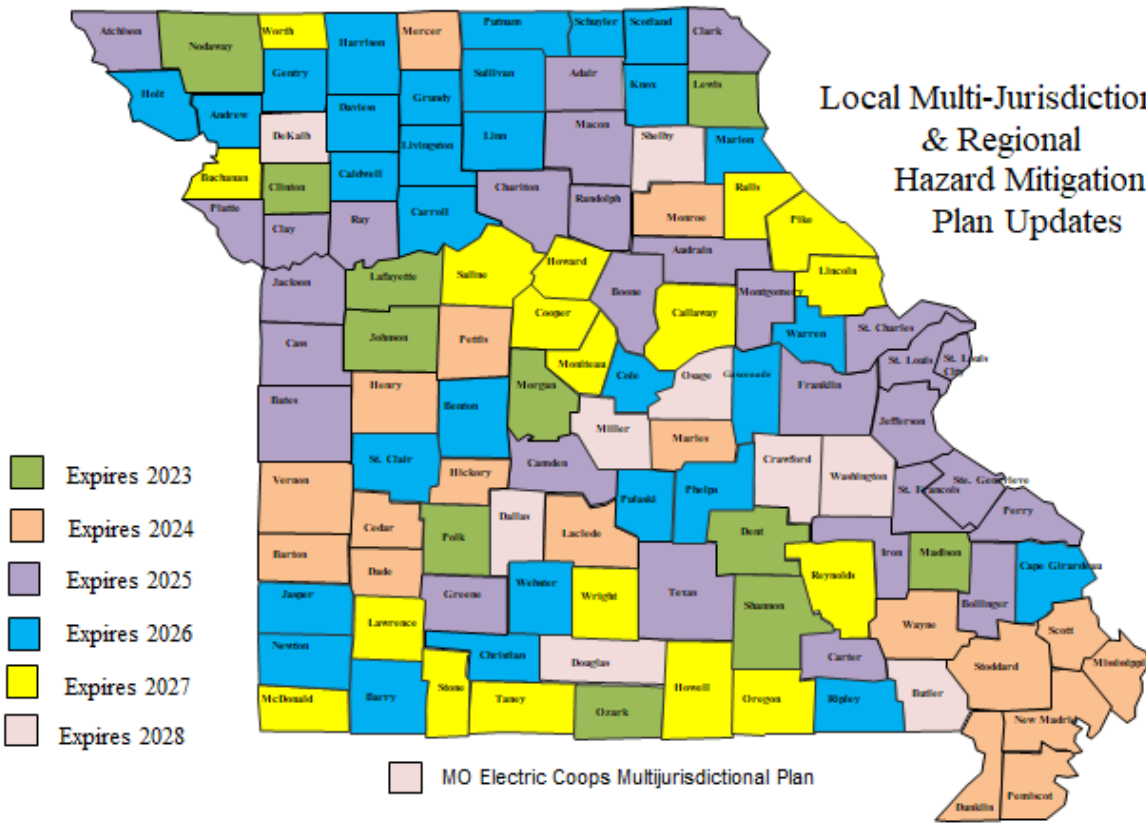

## Local Multi-Jurisdictional & Regional Hazard Mitigation Plan Updates

County	RPC	Expires	County	RPC	Expires
1 Ozark	South Central Ozark	5/16/2023	59 Christian	Southwest Mo	2/2/2026
2 Madison	Southeast Mo Reg	6/18/2023	60 Pulaski	Meramec Reg	2/17/2026
3 Polk	Southwest Mo COG	6/19/2023	61 Webster	Southwest Mo COG	2/17/2026
4 Shannon	South Central Ozark	6/21/2023	62 Gentry	Northwest Mo Reg	3/11/2026
5 Nodaway	Northwest Mo Reg	9/12/2023	63 Daviess	Green Hills Reg	3/30/2026
6 Morgan	Lake Ozark	10/5/2023	64 Scotland	Northeast Mo Reg	4/13/2026
7 Lewis	Northeast Mo Reg	10/25/2023	65 Knox	Northeast Mo Reg	4/21/2026
8 Johnson	Pioneer Trails	10/26/2023	66 Harrison	Green Hills Reg	5/3/2026
9 Dent	Meramec Reg	10/30/2023	67 Carroll	Green Hills Reg	5/3/2026
10 Clinton	Mo-Kan Regional	11/5/2023	68 Jasper	Harry S Truman	5/10/2026
11 Lafayette	Pioneer Trails	11/20/2023	69 Newton	Harry S Truman	5/10/2026
12 New Madrid	Bootheel	2/27/2024	70 Putnam	Green Hills Reg	5/11/2026
13 Cedar	Kaysinger Basin	3/4/2024	71 Linn	Green Hills Reg	5/20/2026
14 Barton	Harry S Truman	3/5/2024	72 Sullivan	Green Hills Reg	5/20/2026
15 Dade	Southwest Mo	5/1/2024	73 St. Clair	Kaysinger Basin	5/26/2026
16 Monroe	Mark Twain Reg	5/20/2024	74 Grundy	Green Hills Reg	6/3/2026
17 Dunklin	Bootheel	6/27/2024	75 Livingston	Green Hills Reg	6/10/2026
18 Mississippi	Bootheel	7/17/2024	76 Schuyler	Northeast Mo Reg	6/17/2026
19 Laclede	Lake Ozark	7/31/2024	77 Marion	Mark Twain Reg	6/28/2026
20 Pettis	Pioneer Trails	8/8/2024	78 Phelps	Meramec Regional	7/14/2026
21 Scott	Bootheel	8/20/2024	79 Cole	Mid-Missouri Reg	8/25/2026
22 Henry	Kaysinger Basin	8/20/2024	80 Benton	Kaysinger Basin	8/30/2026
23 Wayne	Ozark Foothills	8/22/2024	81 Warren	Boonslick	9/2/2026
24 Mercer	Green Hills Reg	8/28/2024	82 Barry	Southwest Mo COG	9/22/2026
25 Maries	Meramec Reg	9/5/2024	83 Andrew	Mo-Kan Regional	9/23/2026
26 Vernon	Kaysinger Basin	9/12/2024	84 Cape Girardeau	Southeast Mo Reg	9/30/2026
27 Hickory	Kaysinger Basin	1/8/2024	85 Ripley	Ozark Foothills	10/18/2026
28 Stoddard	Bootheel	1/14/2024	86 Holt	Northwest Mo Reg	11/17/2026
29 Pemiscot	Bootheel	1/22/2024	87 Gasconade	Meramec Regional	12/8/2026
30 Perry	Southeast Mo Reg	1/6/2025	88 Caldwell	Green Hills Reg	12/15/2026
31 St. Francois	Southeast Mo Reg	2/4/2025	89 Buchanan	Mo-Kan Regional	1/6/2027
32 Carter	Ozark Foothills	2/20/2025	90 Ralls	Mark Twain Reg	1/13/2027
33 Atchison	Northwest Mo Reg	2/27/2025	91 Cooper	Mid-Missouri Reg	1/27/2027
34 Ste Genevieve	Southeast Mo Reg	3/4/2025	92 Saline	Pioneer Trails	2/4/2027
35 Audrain	Mark Twain Reg	3/5/2025	93 Pike	Mark Twain Reg	2/17/2027
36 Montgomery	Boonslick	3/11/2025	94 Worth	Northwest Mo Reg	3/4/2027
37 Bollinger	Southeast Mo Reg	3/16/2025	95 Oregon	South Central Ozark	3/17/2027
38 Iron	Southeast Mo Reg	4/27/2025	96 Lincoln	Boonslick	4/1/2027
39 Macon	Mark Twain Reg	5/4/2025	97 McDonald	Harry S Truman	5/11/2027
40 Bates	Kaysinger Basin	5/13/2025	98 Howell	South Central Ozark	7/1/2027
41 Randolph	Mark Twain Reg	5/14/2025	99 Howard	Mid-Missouri Reg	7/14/2027
42 Texas	South Central Ozark	5/19/2025	100 Moniteau	Mid-Missouri Reg	7/20/2027
43 Chariton	Green Hills Reg	7/14/2025	101 Taney	Southwest Mo COG	8/24/2027
44 Cass	MARC	7/23/2025	102 Callaway	Mid-Missouri Reg	9/7/2027
45 Clay	MARC	7/23/2025	103 Lawrence	Southwest Mo COG	9/21/2027
46 Jackson	MARC	7/23/2025	104 Wright	South Central Ozark	9/28/2027
47 Platte	MARC	7/23/2025	105 Stone	Southwest Mo	10/10/2027
48 Ray	MARC	7/23/2025	106 Reynolds	Ozark Foothills	11/30/2027
49 Clark	Northeast Mo Reg	8/14/2025	107 Butler	Ozark Foothills	3/6/2028
50 Greene	Greene County	8/27/2025	108 Washington	Meramec Regional	3/8/2028
51 Camden	Lake Ozark	9/25/2025	109 Crawford	Meramec Regional	3/8/2028
52 Franklin	East-West Gateway	10/9/2025	110 Osage	Meramec Regional	3/8/2028
53 Jefferson	East-West Gateway	10/9/2025	111 MO Electric Coops	Northwest Mo Reg	3/8/2028
54 St. Charles	East-West Gateway	10/9/2025	112 Dallas	Southwest Mo COG	3/27/2028
55 St. Louis Co.	East-West Gateway	10/9/2025	113 Shelby	Mark Twain Reg	4/5/2028
56 St. Louis City	East-West Gateway	10/9/2025	114 DeKalb	Mo-Kan Regional	4/5/2028
57 Adair	Northeast Mo Reg	11/27/2025	115 Miller	Lake Ozark	4/12/2028
58 Boone	Mid-Missouri Reg	12/18/2025	116 Douglas	South Central Ozark	4/17/2028