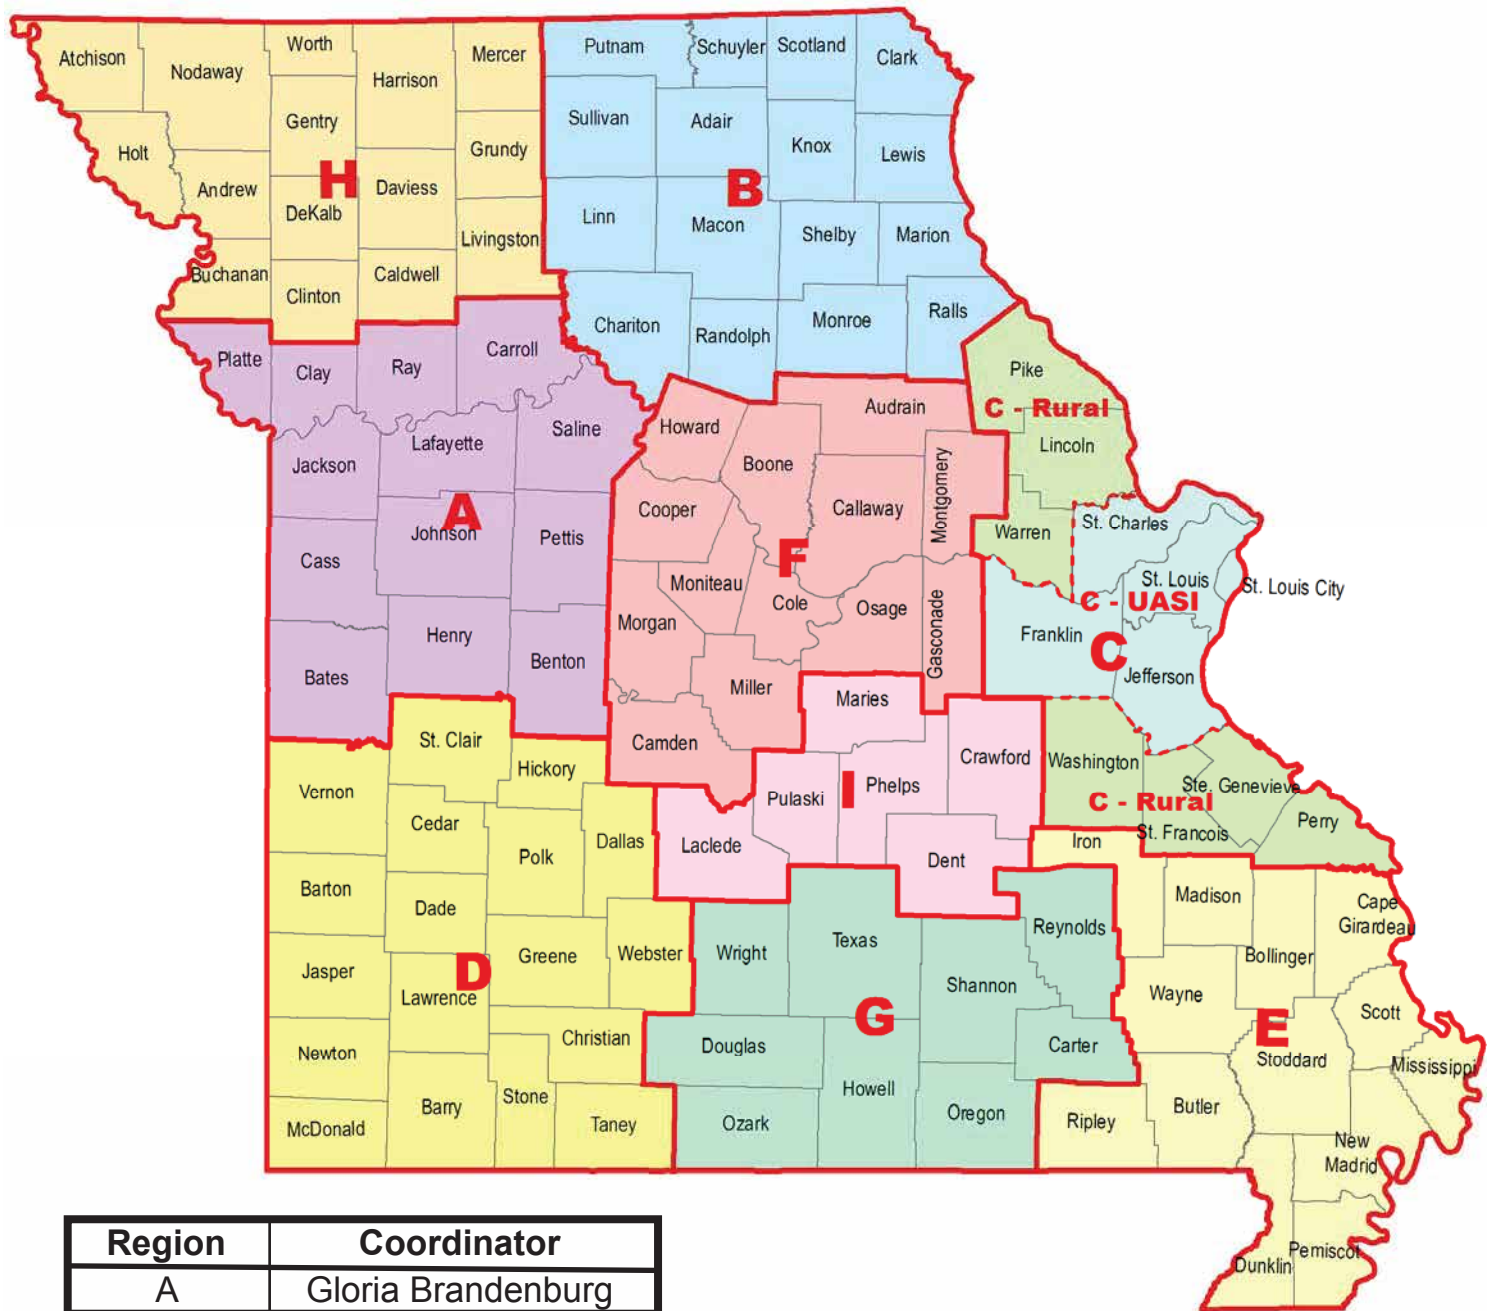

Regional Coordinators

Region	Coordinator
A	Gloria Brandenburg
B	Jeff Alton
C - Rural	Hank Voelker
C - Urban	Jim Farmer
D	Chris Gaut
E	Jeremy Gray
F	Elizabeth Thompson
G	Kent Edge
H	Michael Booth
I	Brett Hendrix